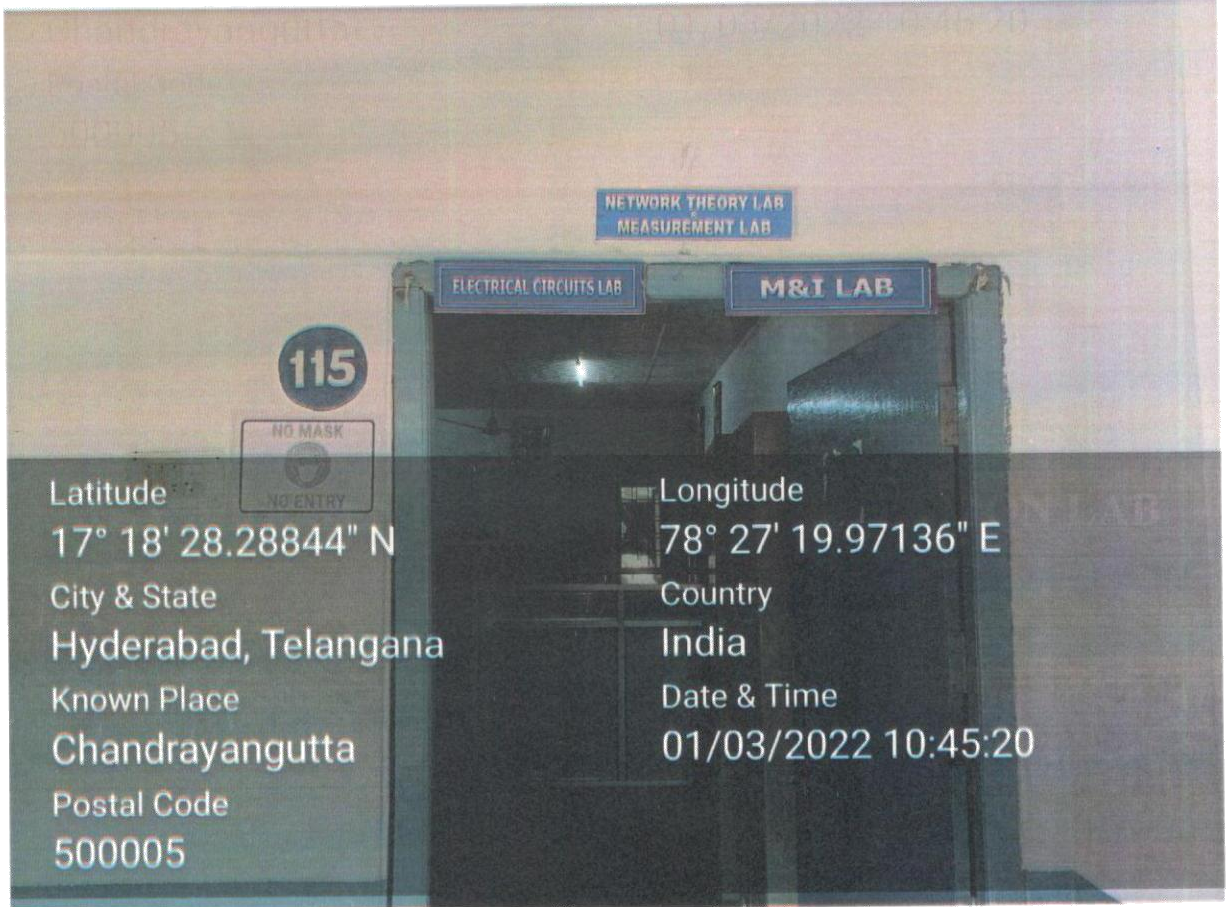

MAHAVEER

INSTITUTE OF SCIENCE & TECHNOLOGY

Approved by AICTE, Affiliated to JNTU, Hyderabad.
Vyasapuri, Bandlaguda, Post: Keshavgi, Hyderabad-500005.

Latitude
17° 18' 28.28844" N

City & State
Hyderabad, Telangana