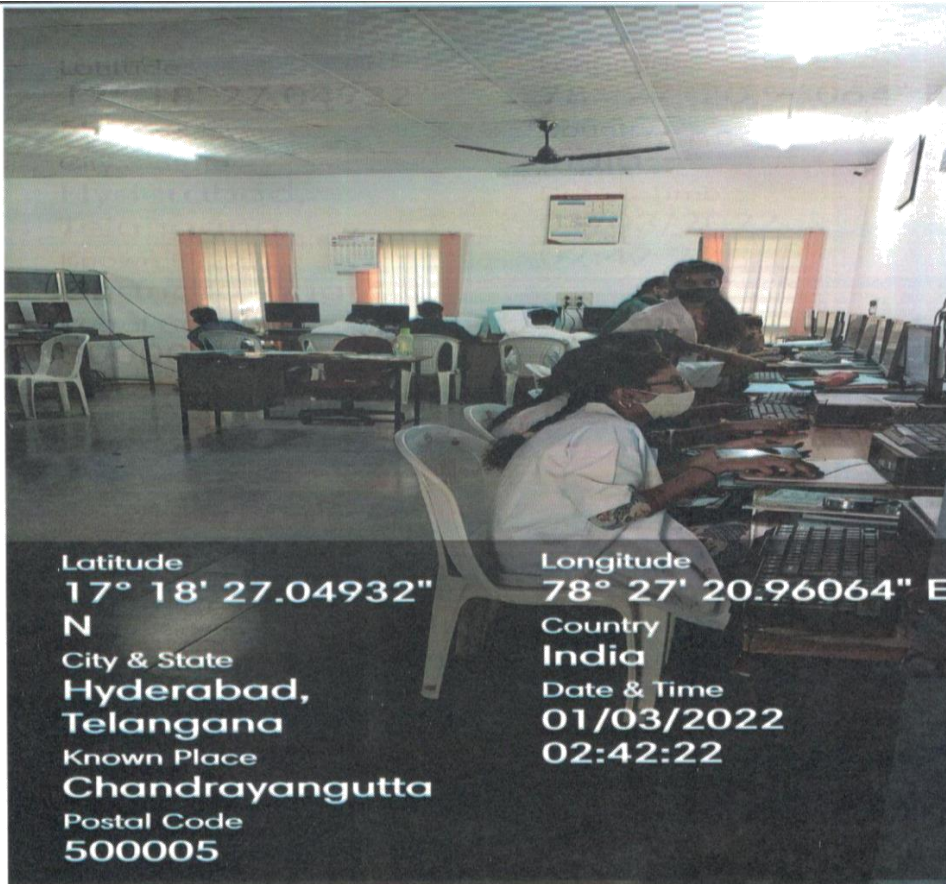

ESTD : 2001

MAHAVEER

INSTITUTE OF SCIENCE & TECHNOLOGY

Approved by AICTE, Affiliated to JNTU, Hyderabad.
Vyasapuri, Bandlaguda, Post: Keshavgi, Hyderabad-500005.

PRINCIPAL
MAHAVEER
INSTITUTE OF SCIENCE & TECHNOLOGY
Bandlaguda, Hyd-500 005