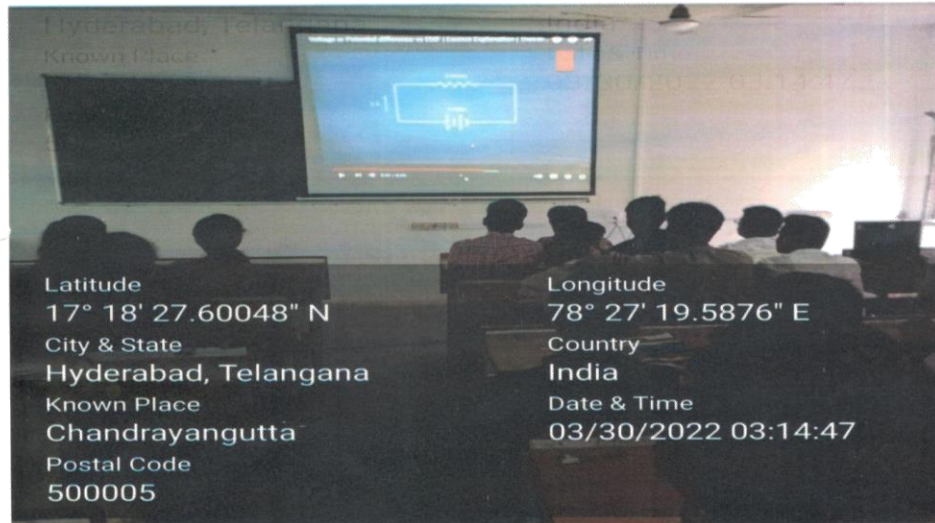

ESTD : 2001

MAHAVEER

INSTITUTE OF SCIENCE & TECHNOLOGY

Approved by AICTE, Affiliated to JNTU, Hyderabad.

Vyasapuri, Bandlaguda, Post: Keshavgi, Hyderabad-500005.

Class: B.Tech II Year II SEM

Subject: ELECTRONIC CIRCUITS ANALYSIS

PRINCIPAL
MAHAVEER
INSTITUTE OF SCIENCE & TECHNOLOGY
Bandlaguda, Hyd-500 005