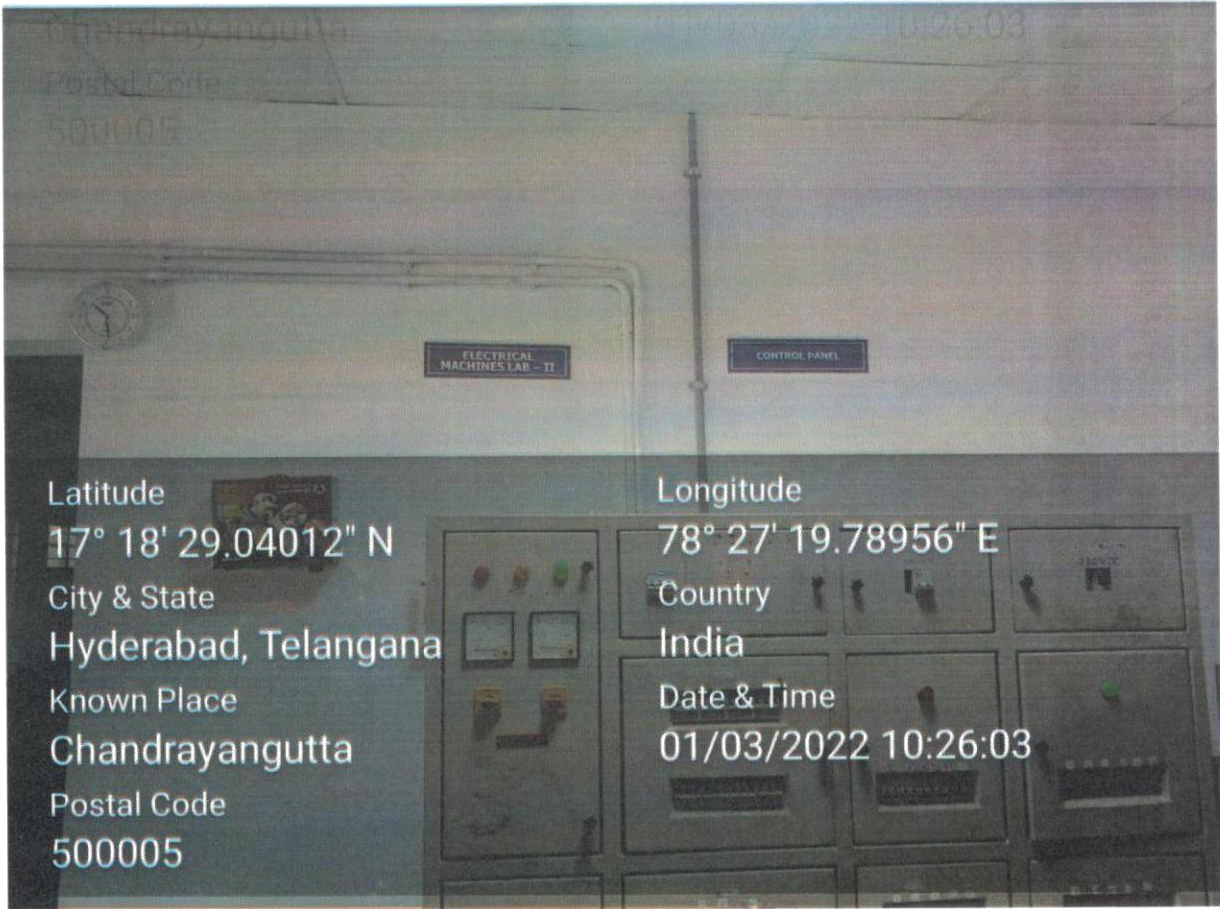

Longitude
78° 27' 19.86156" E
Country
India
Date & Time
01/03/2022 10:25:12

PRINCIPAL
MAHAVEER
INSTITUTE OF SCIENCE & TECHNOLOGY
Bandlaguda, Hyd-500 005

MAHAVEER

INSTITUTE OF SCIENCE & TECHNOLOGY

Approved by AICTE, Affiliated to JNTU, Hyderabad.
Vyasapuri, Bandlaguda, Post: Keshavgi, Hyderabad-500005.