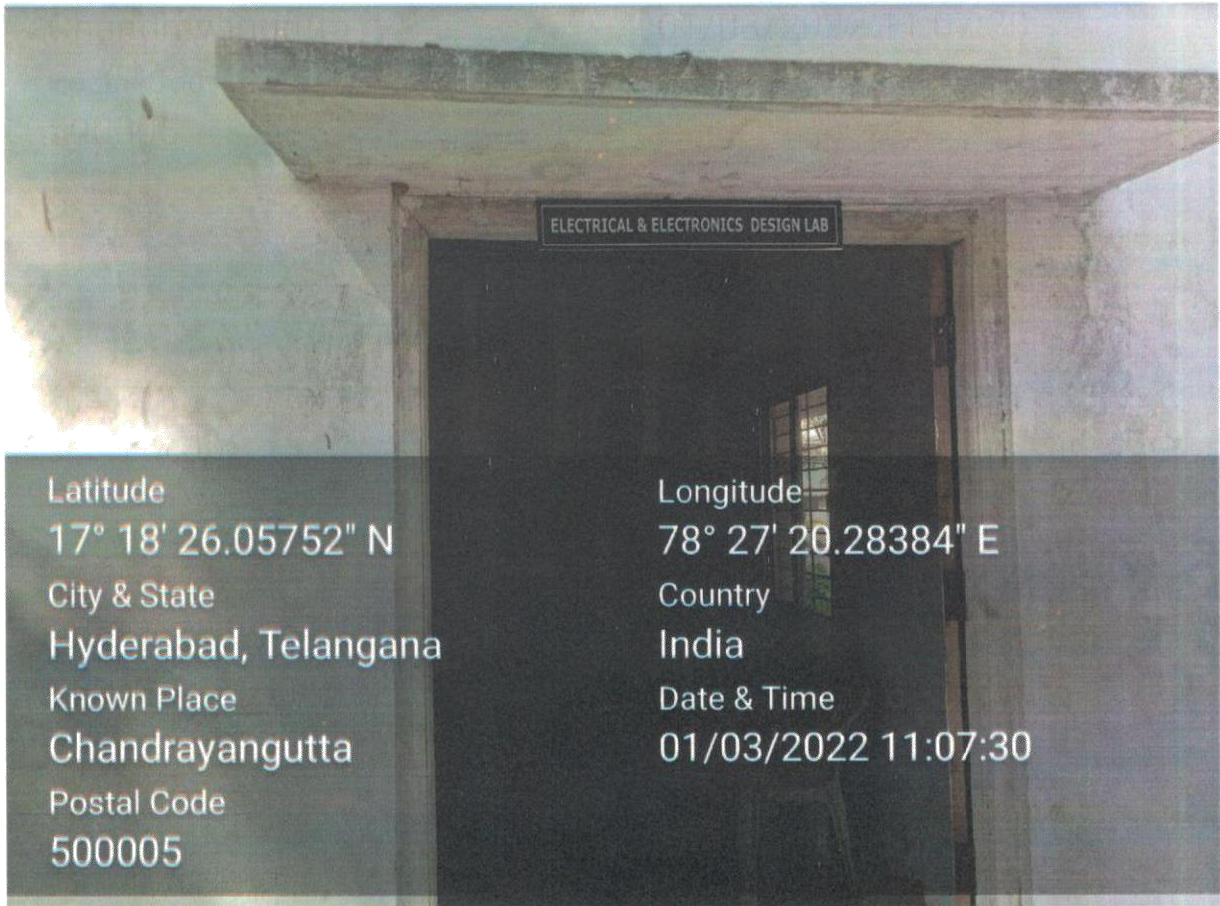

MAHAVEREER

INSTITUTE OF SCIENCE & TECHNOLOGY

Approved by AICTE, Affiliated to JNTU, Hyderabad.

Vyasapuri, Bandlaguda, Post: Keshavgi, Hyderabad-500005.

Latitude

17° 18' 26.05752" N

City & State

Hyderabad, Telangana

Known Place

Chandrayangutta

Postal Code

500005

Longitude

78° 27' 20.28384" E

Country

India

Date & Time

01/03/2022 11:07:30

ROOM NO – G0

ELECTRICAL & ELECTRONICS DESIGN LAB

PRINCIPAL
MAHAVEREER
INSTITUTE OF SCIENCE & TECHNOLOGY
Bandlaguda, Hyd-500 005