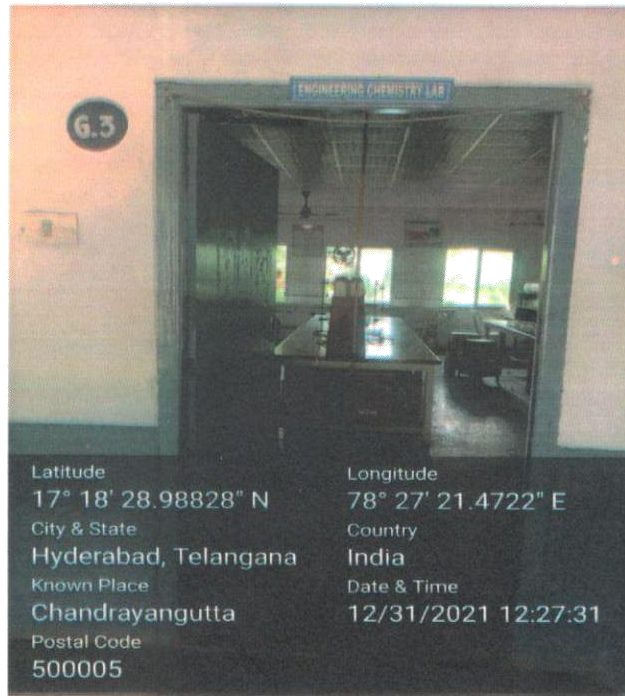

MAHAVEER

INSTITUTE OF SCIENCE & TECHNOLOGY

Approved by AICTE, Affiliated to JNTU, Hyderabad.
Vyasapuri, Bandlaguda, Post: Keshavgi, Hyderabad-500005.

Laboratories

G-03 Engineering Chemistry Lab

Latitude	Longitude
17° 18' 28.98828" N	78° 27' 21.4722" E
City & State	Country
Hyderabad, Telangana	India
Known Place	Date & Time
Chandrayangutta	12/31/2021 12:27:31
Postal Code	
500005